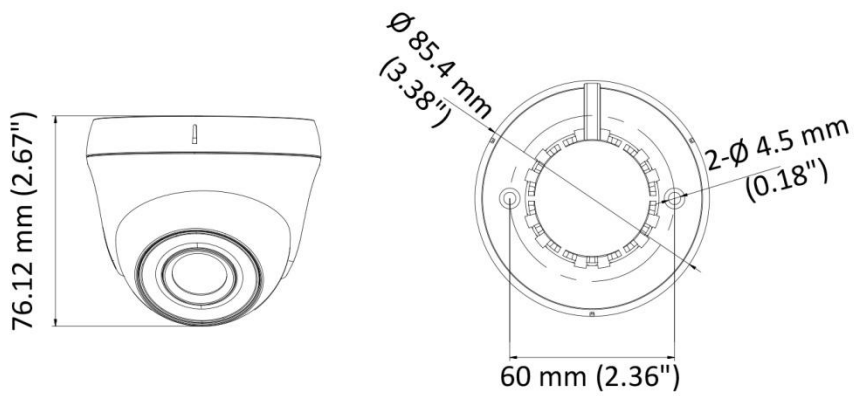

Order Model

THC-T120-PC

Dimension

Accessories